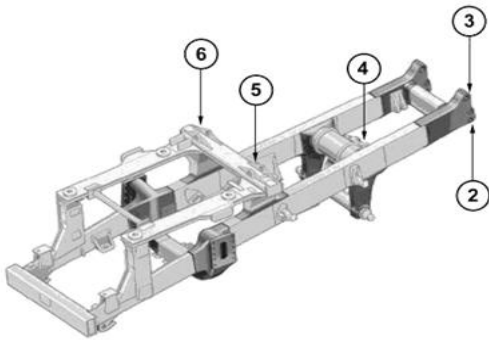

CAT Highway Truck 772 s/n RLB				
No.	PIN		BEARING	
	PART No.	QTY	PART No.	QTY
1	1348437	2	6J1144	2
2	1348437	2	6J1144	2
3	1326650	2	7D3807	2
4	3058924	1	3037504	1
5	5T1977	1		
6	5T1977	1		
7	8W6928	2	2746941	2
8			7D3182	2
9	8W1367	2	2374156	2
10	9D3434	1		

CAT Highway Truck 773 s/n 63G				
No.	PIN		BEARING	
	PART No.	QTY	PART No.	QTY
1	7D3009	2	7J3297	2
2	7D3009	2	7J3297	2
3	7D3009	2	7D3807	2
4				
5	7D3475	1		
6	7D3475	1		
7	6D1303	2	6J1144	2
8			7D3182	2
9	7D2944	2	7J1309	2
10	9M3998	1		

CAT Highway Truck 773B s/n 63W				
No.	PIN		BEARING	
	PART No.	QTY	PART No.	QTY
1	7D3009	2	7J3297	2
2	7D3009	2	7J3297	2
3	7D3009	2	7D3807	2
4				
5	5T1977	1		
6	5T1977	1		
7	9D2205	2	6J1144	2
8			7D3182	2
9	7D2944	2	7J1309	2
10	9D3434	1		

CAT Highway Truck 773D s/n 7CS				
No.	PIN		BEARING	
	PART No.	QTY	PART No.	QTY
1	7D3009	2	7J3297	2
2	7D3009	2	7J3297	2
3	1326650	2	7D3807	2
4				
5	5T1977	1		
6	5T1977	1		
7	9D2205	2	6J1144	2
8			7D3182	2
9	8W1367	2	2374156	2
10	9D3434	1		

CAT Highway Truck 773D s/n 7ER				
No.	PIN		BEARING	
	PART No.	QTY	PART No.	QTY
1	7D3009	2	7J3297	2
2	7D3009	2	7J3297	2
3	1326650	2	7D3807	2
4				
5	5T1977	1		
6	5T1977	1		
7	9D2205	2	6J1144	2
8			7D3182	2
9	8W1367	2	7J1309	2
10	9D3434	1		

CAT Highway Truck 773D s/n NBJ				
No.	PIN		BEARING	
	PART No.	QTY	PART No.	QTY
1	2992521	2	7J3297	2
2	2992521	2	7J3297	2
3	2503140	2	7D3807	2
4				
5	5T1977	1		
6	5T1977	1		
7	2994400	2	6J1144	2
8			7D3182	2
9	2468386	2	2374156	2
10	9D3434	1