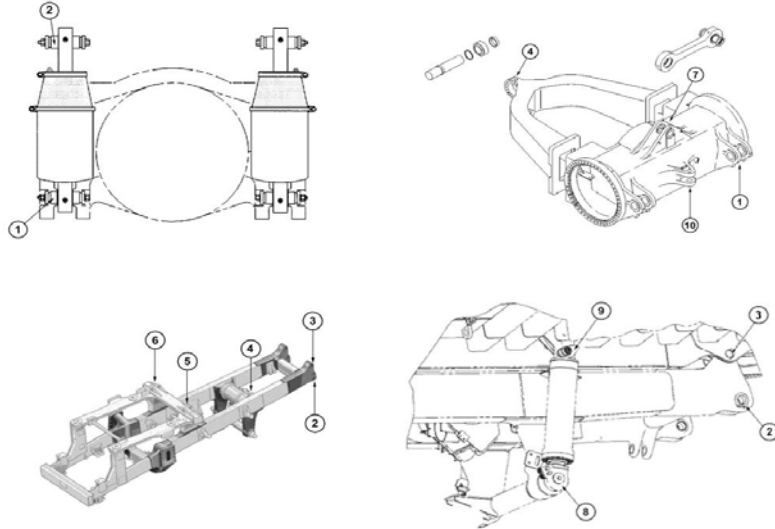

CAT Highway Truck 789C s/n 2BW						
No.	PIN		BEARING		BEARING SUSPENSION CYLINDER	
	PART No.	QTY	PART No.	QTY	PART No.	QTY
1	1506307	2	8X8654	4	1290899	2
2	1506307	2	8X8654	4	1888697	2
3	8W8679	2	6G9698	4		
4	8X5022	1	6V0444	1		
5	6G9477	1				
6	6G9477	1				
7	5T5947	2	8J3783	2		
8			6G8209	2		
9	2395505	2	6V3249	2		
10	5T5976	1				

CAT Highway Truck 793B s/n 1HL						
No.	PIN		BEARING		BEARING SUSPENSION CYLINDER	
	PART No.	QTY	PART No.	QTY	PART No.	QTY
1	8W9610	2	8X8654	4	6V0444	2
2	8W9610	2	8X8654	4	6V0444	2
3	715517	2	6G9698	4		
4	8X2936	1	1069343	1		
5	8X5047	1				
6	8X5047	1				
7	1021464	2	8J3783	2		
8			6Y9380	2		
9	2370417	2	6Y9379	2		
10	5T5976	1