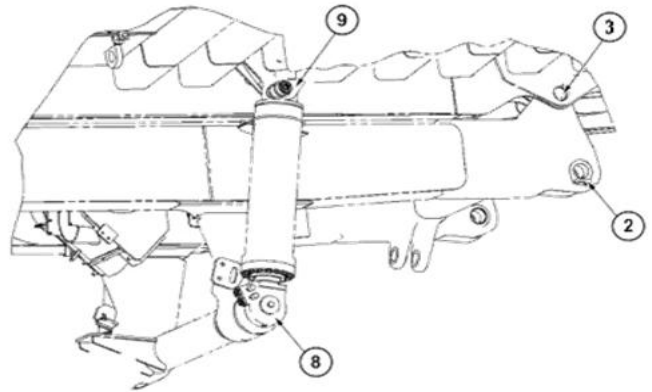

CAT Highway Truck 772 s/n RLB				
No.	PIN		BEARING	
	PART No.	QTY	PART No.	QTY
1	1348437	2	6J1144	2
2	1348437	2	6J1144	2
3	1326650	2	7D3807	2
4	3058924	1	3037504	1
5	5T1977	1		
6	5T1977	1		
7	8W6928	2	2746941	2
8			7D3182	2
9	8W1367	2	2374156	2
10	9D3434	1		

CAT Highway Truck 773 s/n 63G				
No.	PIN		BEARING	
	PART No.	QTY	PART No.	QTY
1	7D3009	2	7J3297	2
2	7D3009	2	7J3297	2
3	7D3009	2	7D3807	2
4				
5	7D3475	1		
6	7D3475	1		
7	6D1303	2	6J1144	2
8			7D3182	2
9	7D2944	2	7J1309	2
10	9M3998	1		

CAT Highway Truck 773B s/n 63W				
No.	PIN		BEARING	
	PART No.	QTY	PART No.	QTY
1	7D3009	2	7J3297	2
2	7D3009	2	7J3297	2
3	7D3009	2	7D3807	2
4				
5	5T1977	1		
6	5T1977	1		
7	9D2205	2	6J1144	2
8			7D3182	2
9	7D2944	2	7J1309	2
10	9D3434	1		

CAT Highway Truck 773D s/n 7CS				
No.	PIN		BEARING	
	PART No.	QTY	PART No.	QTY
1	7D3009	2	7J3297	2
2	7D3009	2	7J3297	2
3	1326650	2	7D3807	2
4				
5	5T1977	1		
6	5T1977	1		
7	9D2205	2	6J1144	2
8			7D3182	2
9	8W1367	2	2374156	2
10	9D3434	1		

CAT Highway Truck 773D s/n 7ER				
No.	PIN		BEARING	
	PART No.	QTY	PART No.	QTY
1	7D3009	2	7J3297	2
2	7D3009	2	7J3297	2
3	1326650	2	7D3807	2
4				
5	5T1977	1		
6	5T1977	1		
7	9D2205	2	6J1144	2
8			7D3182	2
9	8W1367	2	7J1309	2
10	9D3434	1		

CAT Highway Truck 773D s/n NBJ				
No.	PIN		BEARING	
	PART No.	QTY	PART No.	QTY
1	2992521	2	7J3297	2
2	2992521	2	7J3297	2
3	2503140	2	7D3807	2
4				
5	5T1977	1		
6	5T1977	1		
7	2994400	2	6J1144	2
8			7D3182	2
9	2468386	2	2374156	2
10	9D3434	1